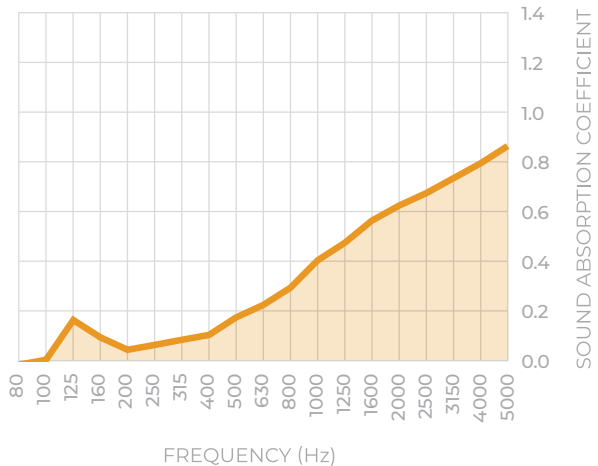

SOUND ABSORPTION COEFFICIENTS (ASTM C423-17)

NRC	SAA	125	250	500	1000	2000	4000
0.31	0.30	0.08	0.06	0.16	0.39	0.62	0.79