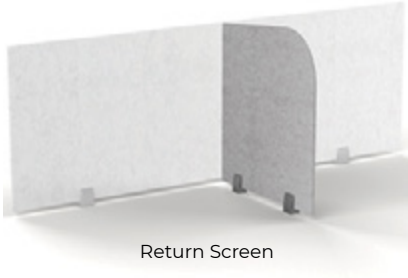

STANDARD SHAPES

PART NUMBER	WIDTH	LENGTH	THICKNESS
rsc-qtr-2416	24" (610mm)	16" (406mm)	3/8" (9mm)
rsc-qtr-3016	30" (762mm)	16" (406mm)	3/8" (9mm)
rsc-qtr-2424	24" (610mm)	24" (610mm)	3/4" (18mm)
rsc-qtr-3024	30" (762mm)	24" (610mm)	3/4" (18mm)

Please note that all dimensions are nominal, supplier reserves the right to adjust sizing without prior notification.